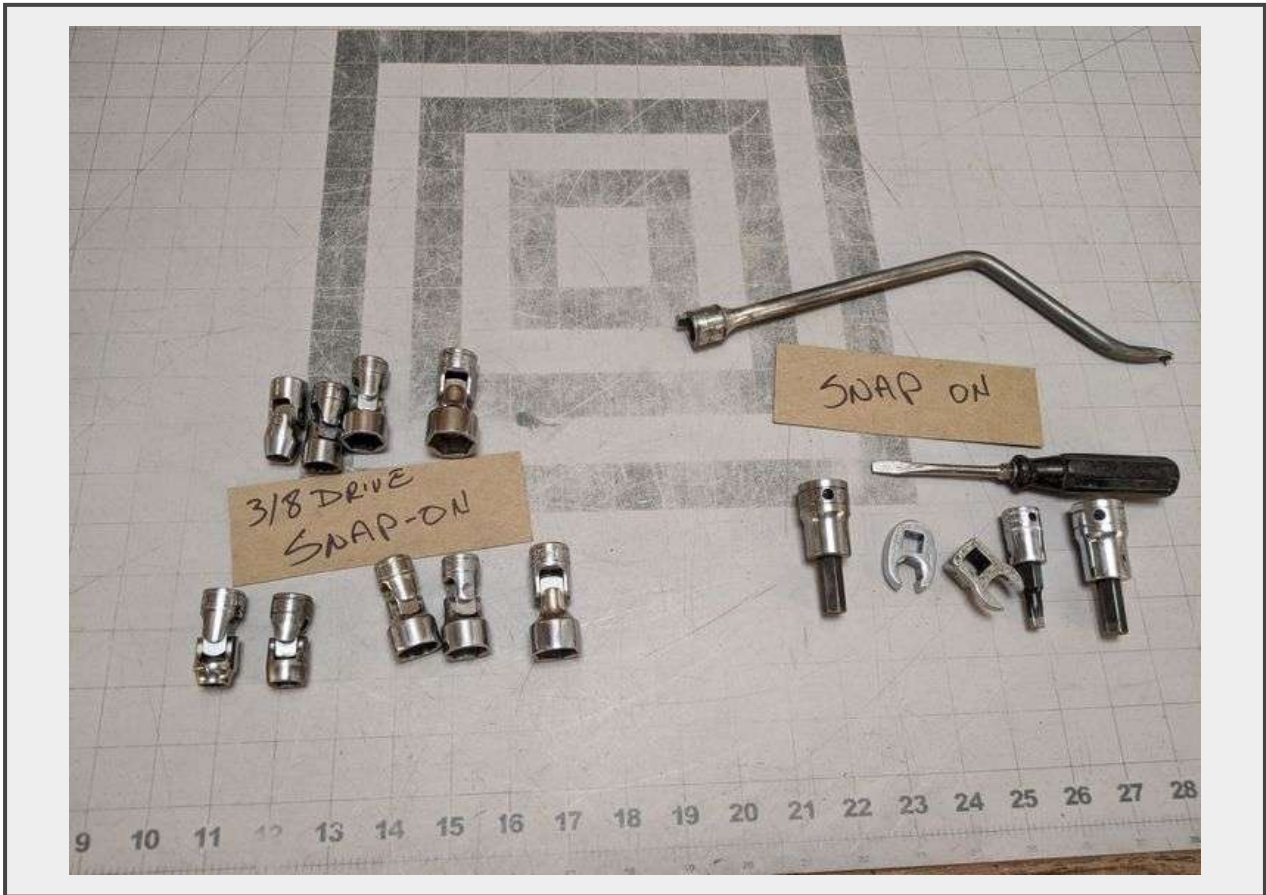

**Sale Name:** Tool Auction

**LOT 154676 - 3/8 Snap-On Swivel Sockets, SAE and mixed other Snap-On**

**Description**

Front Display 2

**Quantity:** 1

<https://www.bidonestates.com/>