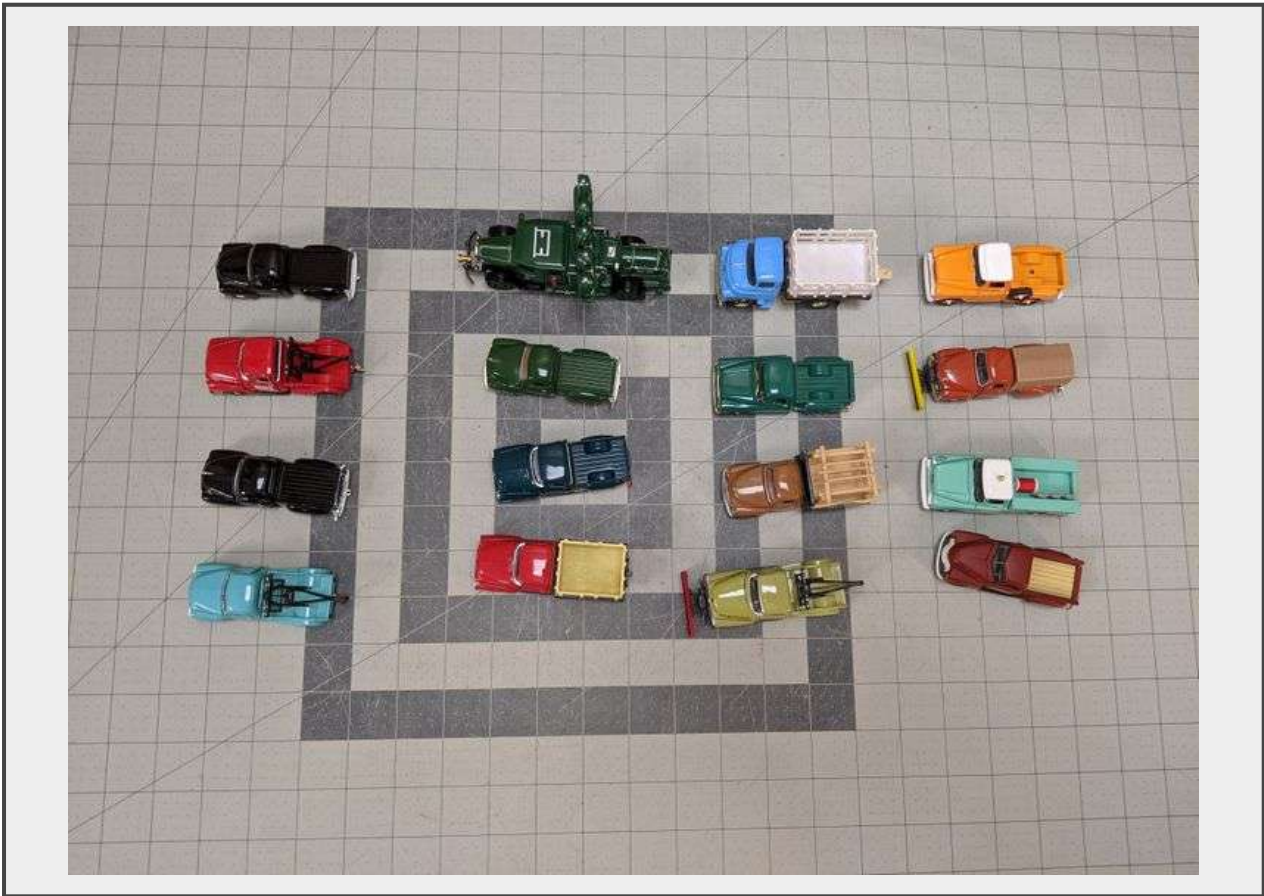

Sale Name: Toys, Models, Trains

LOT 20897 - 1932 Mercedes Spot Light Truck plus Farm Trucks (many are M2)

Description

row 4, table 2

Quantity: 1

*Bid On Estates
Auction Services*

<https://www.bidonestates.com/>