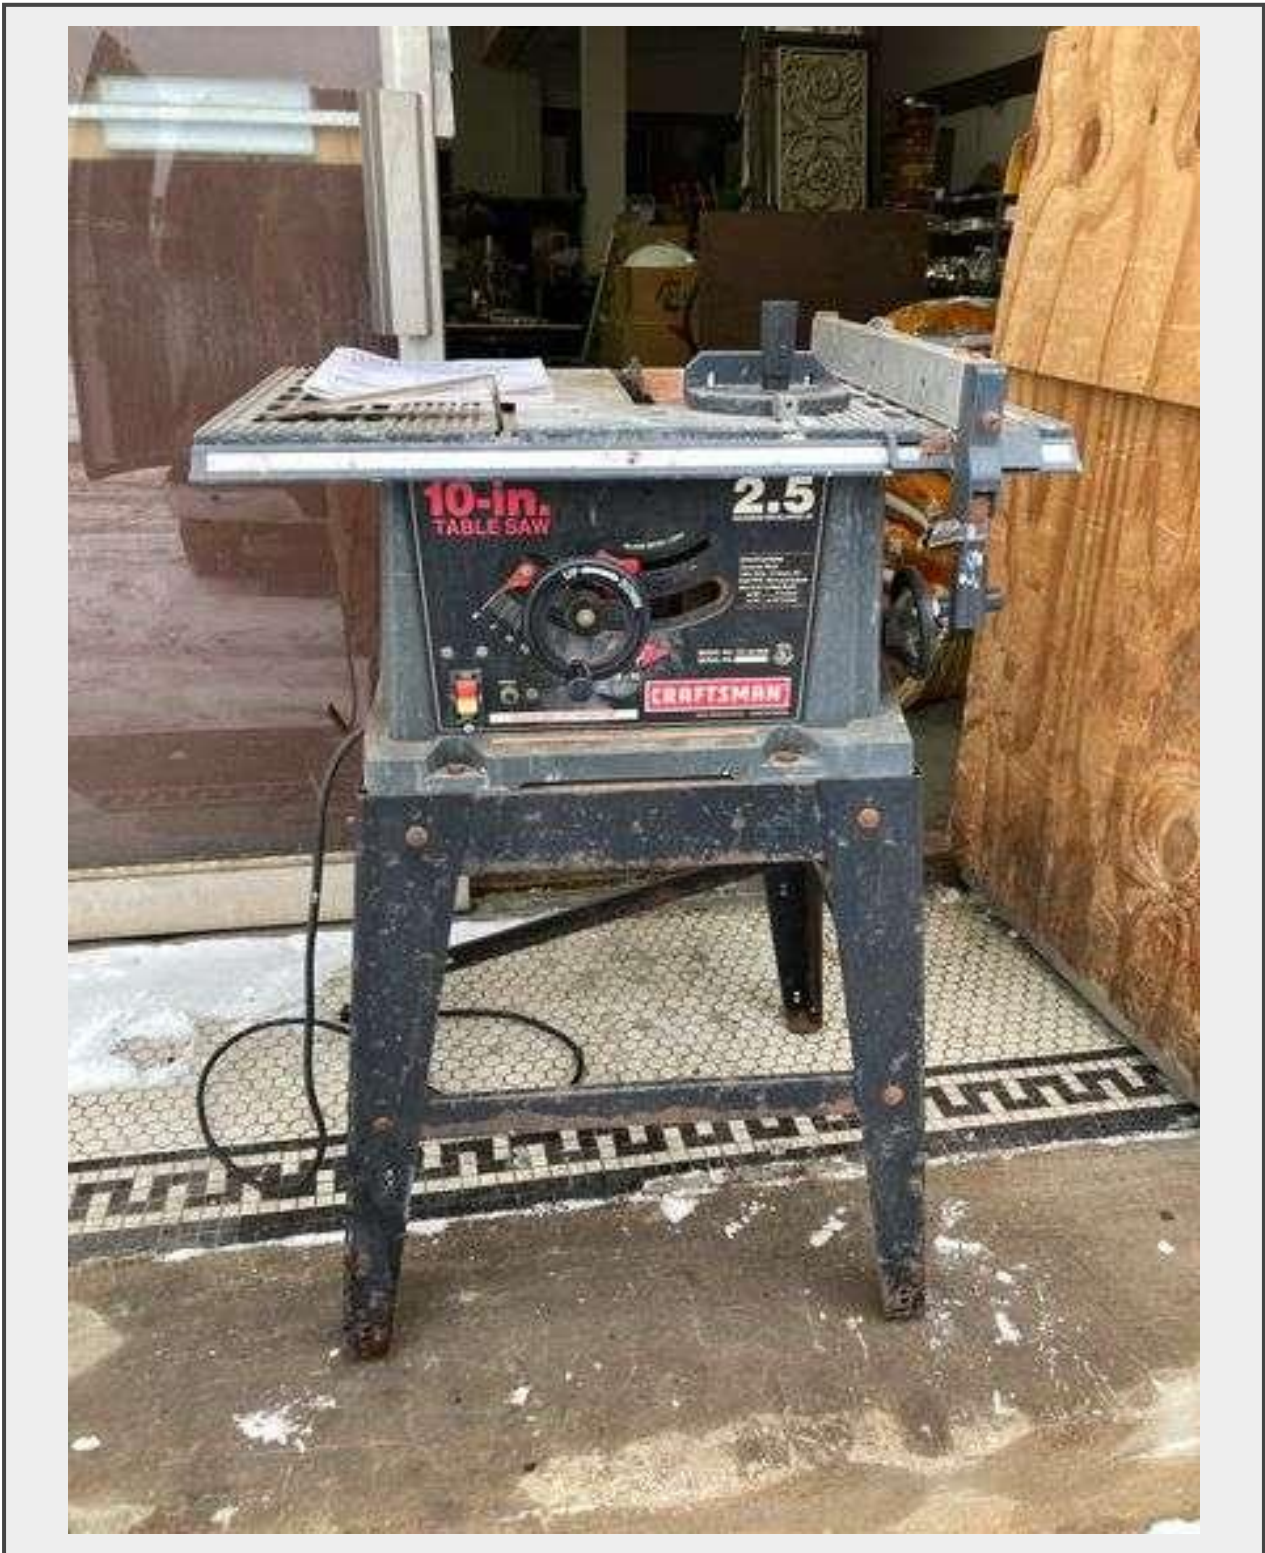

**Sale Name:** Auction

**LOT 22684 - Table Saw (powered on)**

**Description**

row 1

**Quantity:** 1

***Bid On Estates  
Auction Services***

**<https://www.bidonestates.com/>**