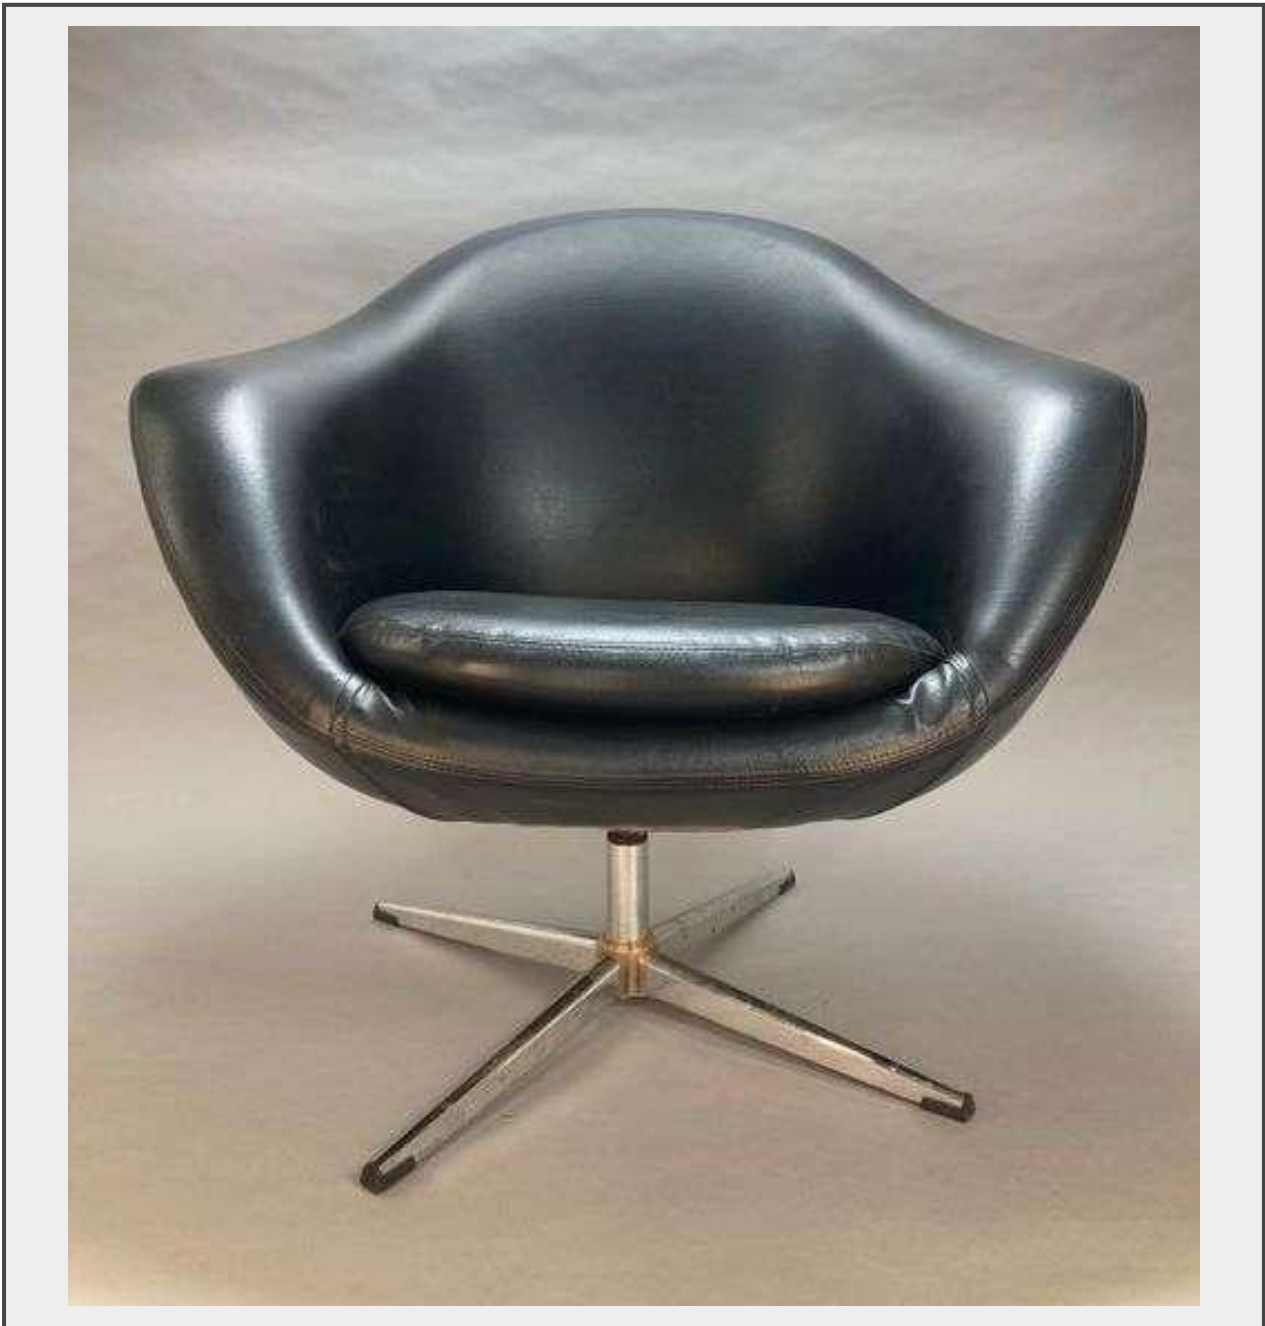

**Sale Name:** Consignment Auction

**LOT 22865 - Mid Century Arm Chair (possibly unsigned Overman)**

**Description**

row 2, shelf 1

**Quantity:** 1

*Bid On Estates  
Auction Services*

<https://www.bidonestates.com/>